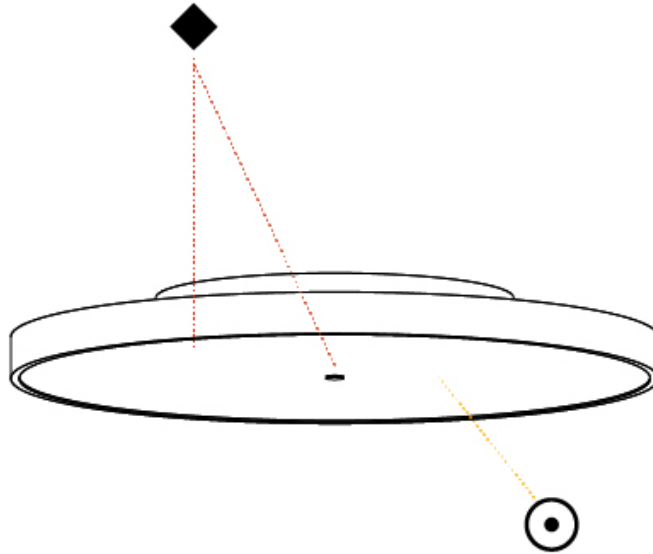

SIGN DIVA SURFACE

A3D092-

PROJECT

TYPE

SPECIFIER

QUANTITY

DATE

SIGN DIVA COLOR FINISH CHART