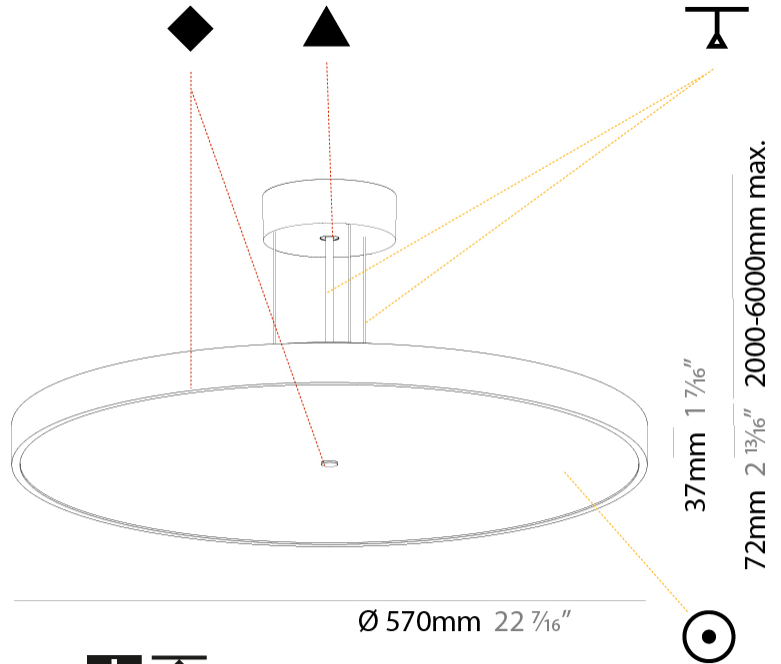

GENERAL

Series: Sign Diva
Subseries: Sign Diva
Brand: Prolicht
Division: Architectural
Mounting Type: Suspension
Mounting Location: Ceiling
Subcategory: Pendant

PHYSICAL

Shape: Round
Diameter (mm): 570
Diameter (in): 22 7/16
Height (mm): 72
Height (in): 2 13/16
Max. Overall Height (mm): 6072
Max. Overall Height (in): 239 1/16
Light Distribution: Direct
Weight (kg): 7.802
Weight (lbs): 17.2
Diffuser: PMMA - Opal / Micro-Prism / Sparkling Secret / Vintage Industrial with Shine Ring
Fixture Finish: SSR / BKV / CWI / CRY / HAB / UFT / ITA / RUA / FTG / MYG / LOD / PUS / FRO / FUP / KIA / POP / BLS / SPG / MEY / GOH / GUM / CHC / COM / ABZ / JAG / OBR / MOS / ROR
Fixture Material: Extruded Aluminum / Steel
Cable Details: 2000mm or 6000mm Transparent Cable

ELECTRICAL

Lamp Type: LED (Zhaga Standard)
Input Wattage (W): 58.3
Total Output Wattage (W): 53
Dimming: Tri-Mode (Non-Dimming and Phase Dimming (120Vac only) and 0-10V Dimming)
Driver Included: Yes
Driver Location: Integrated
Driver Type: Constant Current - Universal
Driver Class: Class 2
Input Voltage (V): 120 - 277
Constant Current (MA): 350

LED

Color Temperature (°K): 2700 / 3000 / 3500 / 4000
Max. Delivered Lumen (lm): 5060 / 6120 / 6233 / 6360
CRI: >90 CRI
Lamp Life (hrs): 50000

OPTICAL

RATINGS AND CERTIFICATIONS

Certified By: Certified for North American Standards
IP rating: IP20

A