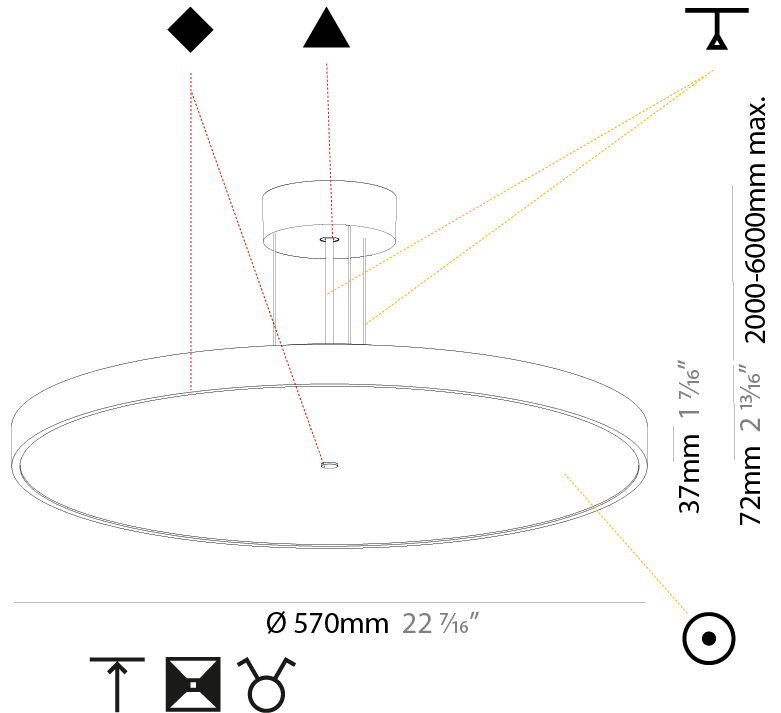

GENERAL

Series: Sign Diva
Subseries: Sign Diva
Brand: Prolicht
Division: Architectural
Mounting Type: Suspension
Mounting Location: Ceiling
Subcategory: Pendant

PHYSICAL

Shape: Round
Diameter (mm): 570
Diameter (in): 22 7/16
Height (mm): 72
Height (in): 2 13/16
Max. Overall Height (mm): 6072
Max. Overall Height (in): 239 7/16
Light Distribution: Direct / Indirect
Weight (kg): 8.548
Weight (lbs): 18.85
Diffuser: [PMMA - Opal / Micro-Prism / Sparkling Secret / Vintage Industrial with Shine Ring](#)
Fixture Finish: [SSR / BKV / CWI / CRY / HAB / UFT / ITA / RUA / FTG / MYG / LOD / PUS / FRO / FUP / KIA / POP / BLS / SPG / MEY / GOH / GUM / CHC / COM / ABZ / JAG / OBR / MOS / ROR](#)
Fixture Material: [Extruded Aluminum / Steel](#)
Cable Details: [2000mm or 6000mm Transparent Cable](#)

ELECTRICAL

Lamp Type: LED (Zhaga Standard)
Input Wattage (W): 80.3
Total Output Wattage (W): 53 / 18
Dimming: [Tri-Mode (Non-Dimming and Phase Dimming (120Vac only) and 0-10V Dimming)](#)
Driver Included: Yes
Driver Location: Integrated
Driver Type: Constant Current - Universal
Driver Class: Class 2
Input Voltage (V): 120 - 277
Constant Current (MA): 350

LED

[Color Temperature (°K): 2700 / 3000 / 3500 / 4000](#)
Max. Delivered Lumen (lm): 6110 / 7650 / 7801 / 7960
CRI: >90 CRI
Lamp Life (hrs): 50000

OPTICAL

RATINGS AND CERTIFICATIONS

Certified By: Certified for North American Standards
IP rating: IP20

PROJECT	_____
TYPE	_____
SPECIFIER	_____
QUANTITY	_____
DATE	_____

A